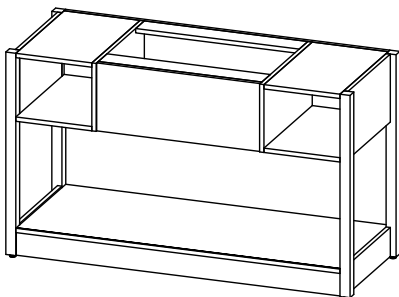

 NORTHLAND

800.497.7591

NORTHLANDFURNITURE.COM

hospitality
GILDEN COLLECTION

Mirror
24 X 1.75 X 31

King Headboard
82 X 1.75 X 42

Queen Headboard
62 X 1.75 X 42

Wall Hung Nightstand
23.75 X 17.75 X 46

Nightstand w/ Drawer
23.75 X 17.75 X 24

3 Drawer Chest
30 X 20 X 30

Desk w/ Drawer
47.75 X 23.75 X 31

Activity Table
30 X 30 X 30

Coffee Table
42 X 22 X 18

Vanity
60 X 23 X 35

Entertainment Unit
47.75 X 23.75 X 40.5