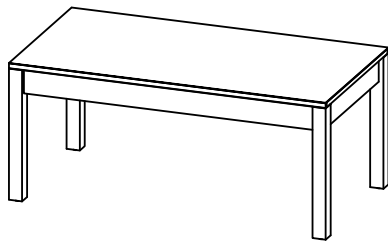

 NORTHLAND

800.497.7591

NORTHLANDFURNITURE.COM

hospitality
MADISON COLLECTION

Mirror
24 X .75 X 31

King Headboard
82 X 1.625 X 42

Queen Headboard
62 X 1.625 X 42

Wall Hung Nightstand
23.75 X 17.5 X 44

Nightstand w/ Drawer
18.75 X 15.75 X 24

3 Drawer Chest
31.75 X 17.75 X 30

Coffee Table
42 X 22 X 18

Activity Table
30 X 30 X 30

Vanity
60 X 23 X 35

Desk w/ Drawer
47.75 X 23.75 X 31

Entertainment Unit
47.75 X 23.75 X 43