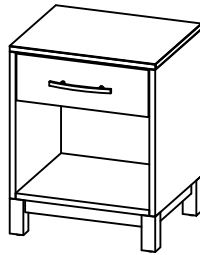

 NORTHLAND

800.497.7591

NORTHLANDFURNITURE.COM

hospitality
MADISON COLLECTION

Mirror
24 X .75 X 31

King Headboard
82 X 1.625 X 42

Queen Headboard
62 X 1.625 X 42

Wall Hung Nightstand
23.75 X 17.5 X 44

Nightstand w/ Drawer
18.75 X 15.75 X 24

3 Drawer Chest
31.75 X 17.75 X 30

Coffee Table
42 X 22 X 18

Activity Table
30 X 30 X 30

Vanity
60 X 23 X 35

Desk w/ Drawer
47.75 X 23.75 X 31

Entertainment Unit
47.75 X 23.75 X 43