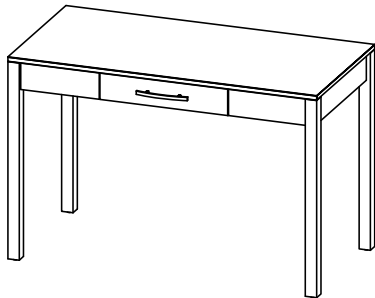

 NORTHLAND

800.497.7591

NORTHLANDFURNITURE.COM

hospitality
MADISON COLLECTION

Mirror
24 X .75 X 31

King Headboard
82 X 1.625 X 42

Queen Headboard
62 X 1.625 X 42

Wall Hung Nightstand
23.75 X 17.5 X 44

Nightstand w/ Drawer
18.75 X 15.75 X 24

3 Drawer Chest
31.75 X 17.75 X 30

Coffee Table
42 X 22 X 18

Activity Table
30 X 30 X 30

Vanity
60 X 23 X 35

Desk w/ Drawer
47.75 X 23.75 X 31

Entertainment Unit
47.75 X 23.75 X 43