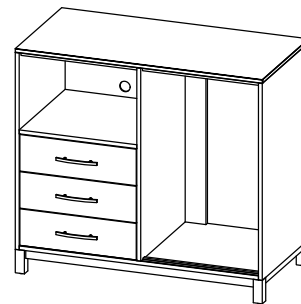

 NORTHLAND

800.497.7591

NORTHLANDFURNITURE.COM

hospitality
MADISON COLLECTION

Mirror
24 X .75 X 31

King Headboard
82 X 1.625 X 42

Queen Headboard
62 X 1.625 X 42

Wall Hung Nightstand
23.75 X 17.5 X 44

Nightstand w/ Drawer
18.75 X 15.75 X 24

3 Drawer Chest
31.75 X 17.75 X 30

Coffee Table
42 X 22 X 18

Activity Table
30 X 30 X 30

Vanity
60 X 23 X 35

Desk w/ Drawer
47.75 X 23.75 X 31

Entertainment Unit
47.75 X 23.75 X 43