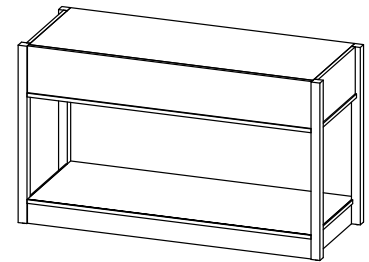

 NORTHLAND

800.497.7591

NORTHLANDFURNITURE.COM

hospitality
MADISON COLLECTION

Mirror
24 X .75 X 31

King Headboard
82 X 1.625 X 42

Queen Headboard
62 X 1.625 X 42

Wall Hung Nightstand
23.75 X 17.5 X 44

Nightstand w/ Drawer
18.75 X 15.75 X 24

3 Drawer Chest
31.75 X 17.75 X 30

Coffee Table
42 X 22 X 18

Activity Table
30 X 30 X 30

Vanity
60 X 23 X 35

Desk w/ Drawer
47.75 X 23.75 X 31

Entertainment Unit
47.75 X 23.75 X 43