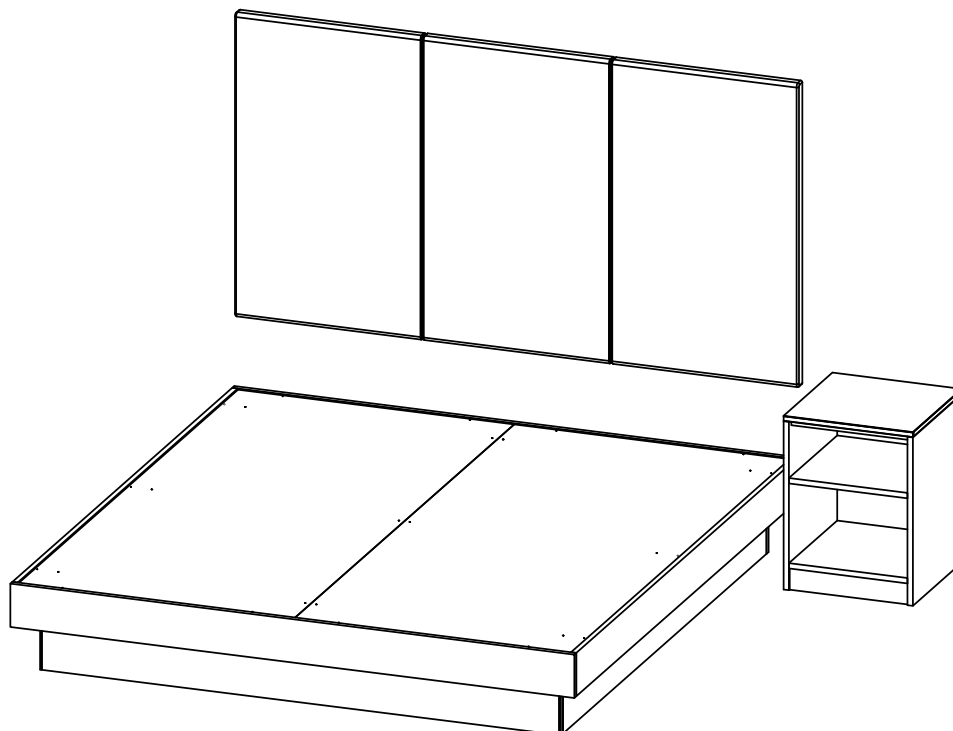

 NORTHLAND

800.497.7591

NORTHLANDFURNITURE.COM

hospitality
SOJOURN COLLECTION

Wardrobe / Beverage Cabinet
40 X 23.75 X 72

3 Drawer Chest / Desk
70 X 23.75 X 31

Luggage Bench
30 X 18 X 23

TV Backboard w Power
70 X 3.5 X 39

Wall Unit
140 X 23.75 X 72

Upholstered Headboard
KING - 78.5 X 2 X 42
QUEEN - 62.5 X 2 X 42

Platform Bed
KING - 78.5 X 82.5 X 14
QUEEN - 62.5 X 82.5 X 14

Nightstand
KING - 18 X 18 X 24