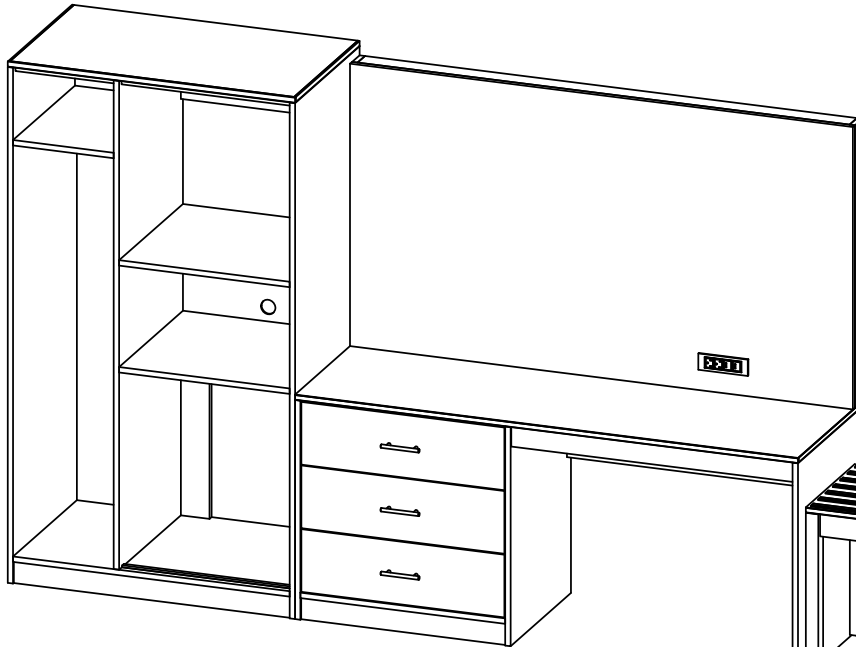

 NORTHLAND

800.497.7591

NORTHLANDFURNITURE.COM

hospitality
SOJOURN COLLECTION

Wardrobe / Beverage Cabinet
40 X 23.75 X 72

3 Drawer Chest / Desk
70 X 23.75 X 31

Luggage Bench
30 X 18 X 23

TV Backboard w Power
70 X 3.5 X 39

Wall Unit
140 X 23.75 X 72

Upholstered Headboard
KING - 78.5 X 2 X 42
QUEEN - 62.5 X 2 X 42

Platform Bed
KING - 78.5 X 82.5 X 14
QUEEN - 62.5 X 82.5 X 14

Nightstand
KING - 18 X 18 X 24