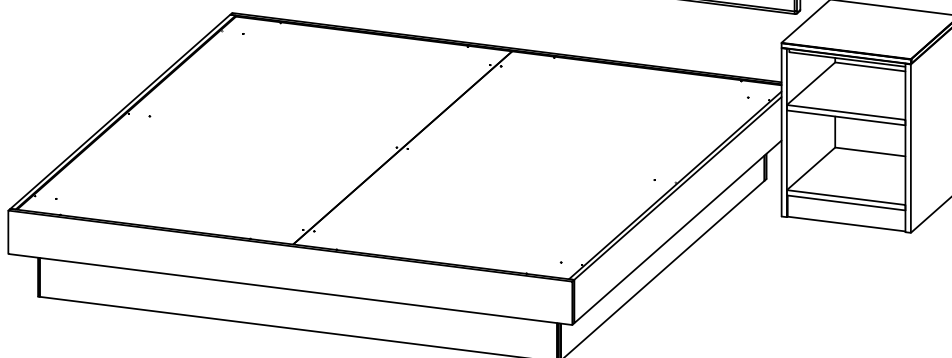

 NORTHLAND

800.497.7591

NORTHLANDFURNITURE.COM

hospitality
SOJOURN COLLECTION

Wardrobe / Beverage Cabinet
40 X 23.75 X 72

3 Drawer Chest / Desk
70 X 23.75 X 31

Luggage Bench
30 X 18 X 23

TV Backboard w Power
70 X 3.5 X 39

Wall Unit
140 X 23.75 X 72

Upholstered Headboard
KING - 78.5 X 2 X 42
QUEEN - 62.5 X 2 X 42

Platform Bed
KING - 78.5 X 82.5 X 14
QUEEN - 62.5 X 82.5 X 14

Nightstand
KING - 18 X 18 X 24

Northland Furniture RFQ