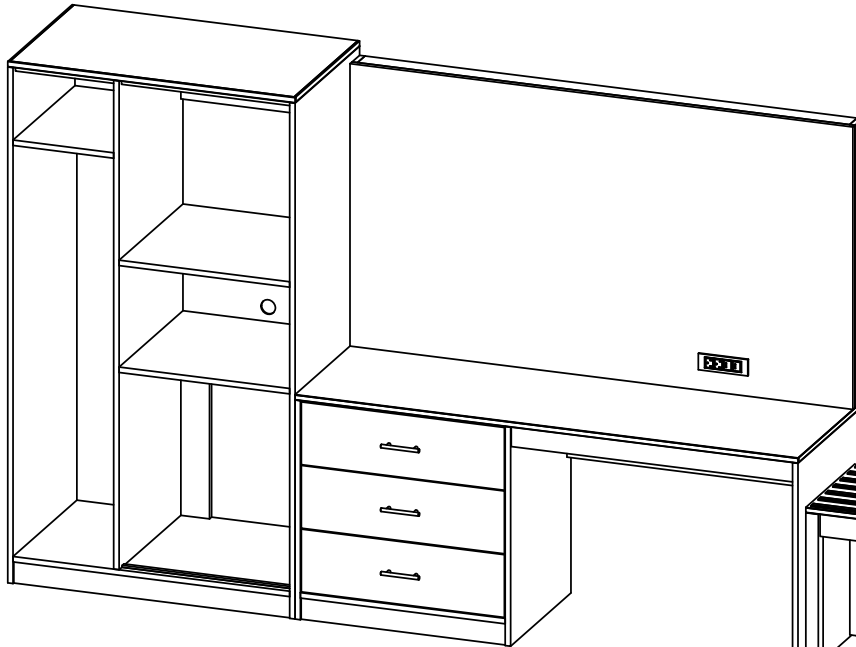

 NORTHLAND

800.497.7591

NORTHLANDFURNITURE.COM

hospitality
SOJOURN COLLECTION

Wardrobe / Beverage Cabinet
40 X 23.75 X 72

3 Drawer Chest / Desk
70 X 23.75 X 31

Luggage Bench
30 X 18 X 23

TV Backboard w Power
70 X 3.5 X 39

Wall Unit
140 X 23.75 X 72

Upholstered Headboard
KING - 78.5 X 2 X 42
QUEEN - 62.5 X 2 X 42

Platform Bed
KING - 78.5 X 82.5 X 14
QUEEN - 62.5 X 82.5 X 14

Nightstand
KING - 18 X 18 X 24

Northland Furniture RFQ

Property _____
Street Address _____
City/State/Zip _____
Phone _____
Contact Name _____
E-Mail _____

Terms of Sale:
50% Deposit with Purchase Order
50% Payment upon shipping

SoJourn Collection

Qty.	Item Description	Dimensions
	Upholstered King Headboard	78.5 x 2 x 42
	Upholstered Queen Headboard	62.5 x 2 x 42
	King Nightstand	18 x 18 x 24
	Queen Nightstand	30 x 18 x 24
	Wardrobe/Beverage Cabinet	40 x 23.75 x 72
	3 Drawer Chest and Desk	70 x 23.75 x 31
	Luggage Bench	30 x 18 x 23
	TV backboard with power	70 x 3.5 x 39
	**Wall Unit Overall	140 x 23.75 x 72