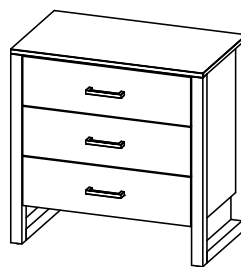

# WILLAMETTE COLLECTION

**King Headboard**  
79 X 1.75 X 40

**Queen Headboard**  
62 X 1.75 X 40

**Wall Hung  
Nightstand**  
23.75 X 17.25 X 47

**ENTERTAINMENT UNIT**  
47.75 X 23.75 X 44.25

**3 Drawer Chest**  
30 X 18 X 30

**Nightstand w/ Drawer**  
23.75 X 18 X 24

**Desk w/Cutout**  
47.75 X 23.75 X 31

**Activity Table**  
30 X 30 X 29

**End Table**  
20 X 20 X 22

**Mirror**  
24 X 1.5 X 31

**Vanity**  
60 X 23 X 35

## Willamette Collection

Qty.	Item Description	Dimensions
	King Headboard	79 x 1.75 x 40
	Queen Headboard	62 x 1.75 x 40
	Double Queen Wall Hung Nightstand with Drawer	30 x 17.25 x 47
	Double Queen Wall Hung Nightstand with Cubby	30 x 17.25 x 47
	Double Queen Wall Hung Nightstand with Shelf	30 x 17.25 x 42.5
	King Nightstand with Drawer	23.75 x 17.75 x 24
	King Nightstand with Cubby	23.75 x 17.75 x 24
	Double Queen Nightstand with Drawer	30 x 18 x 24
	Double Queen Nightstand with Cubby	30 x 18 x 24
	Entertainment Unit	47.75 x 23.75 x 44.25
	3 Drawer Chest	30 x 18 x 30
	Desk with Cutout	47.75 x 23.75 x 31
	Activity Table	30 x 30 x 29
	End Table	20 x 20 x 22
	Vanity	60 x 23 x 35
	Mirror	24 x 1.5 x 31